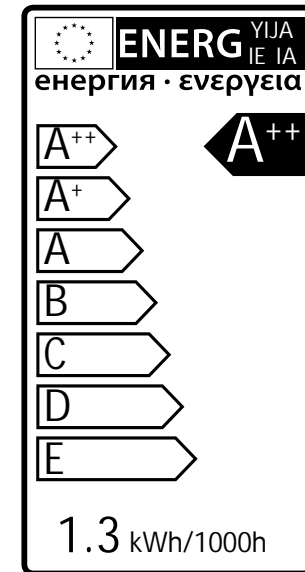

Rumex

3134171

1,5 Watt	On/Off 5.000	Failure < 5% after 1000h
90 Lumen	Non dimmable	Failure < 10% after 6000h
3000 Kelvin	Instant full light	Flux > 80% after 6000h
10.000 Hours	Power factor > 0,5	CRI > 65