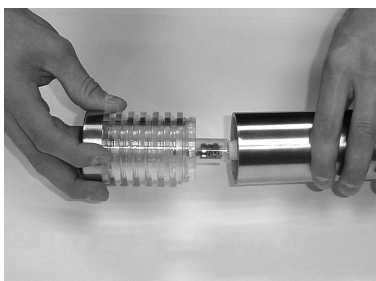

Remove foil - Folie verwijderen - Folie entfernen
Retirer le film - Avlägsna folie