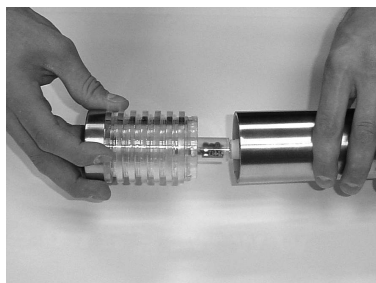

Remove foil - Folie verwijderen - Folie entfernen
Retirer le film - Avlägsna folie