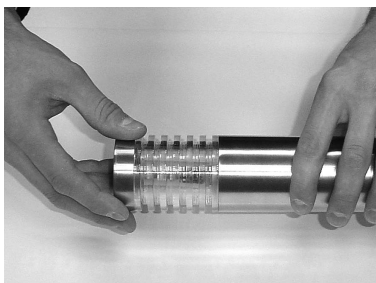

Remove foil - Folie verwijderen - Folie entfernen
Retirer le film - Avlägsna folie