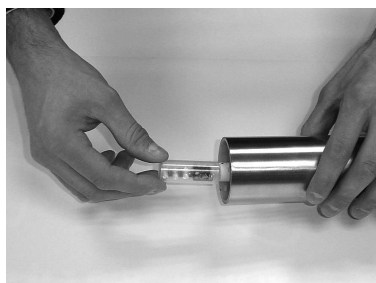

Remove foil - Folie verwijderen - Folie entfernen
Retirer le film - Avlägsna folie