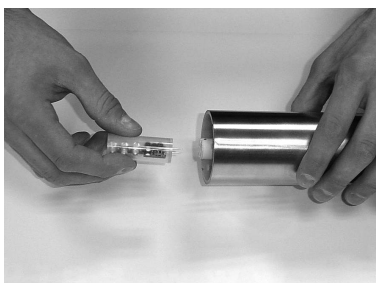

Remove foil - Folie verwijderen - Folie entfernen
Retirer le film - Avlägsna folie