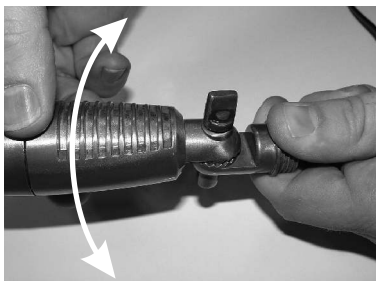

801-01520-RS
small

102-12196A-B047B

107-12189-B047B

301-0746-RS

801-01165-RS

Garden Lights
www.garden-lights.nl

MI3630 - 20160929

Remove lens before using lightsource