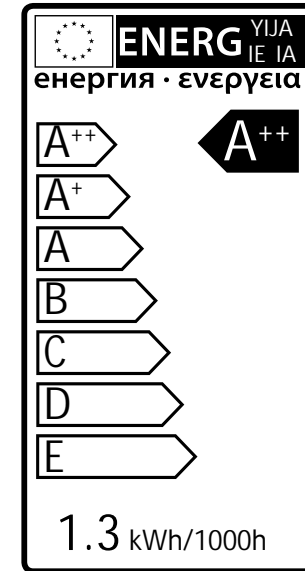

Laurus

2573061

1,5 Watt
90 Lumen
3000 Kelvin
10.000 Hours

On/Off 5.000
Non dimmable
Instant full light
Power factor > 0,5

Failure ≤ 5% after 1000h
Failure < 10% after 6000h
Flux > 80% after 6000h
CRI > 65