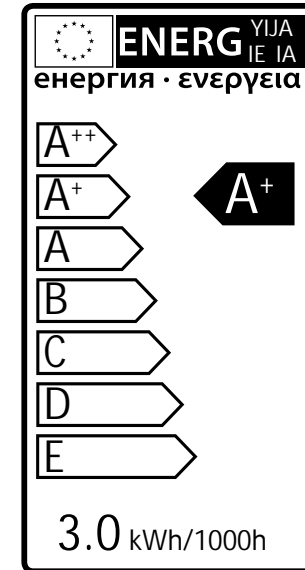

Etu

3168191

3 Watt On/Off 5.000 Failure < 5% after 1000h
 190 Lumen Non dimmable Failure < 10% after 6000h
 3000 Kelvin Instant full light Flux > 80% after 6000h
 10.000 Hours Power factor > 0,5 CRI > 65

Mr16 LED
 12V 3W GU5.3
 Art. Nr. 6193011

Ground-Mounted / Grond montage / Bodenaufstellung / Montage sur la terre

1 Spike

2 Direct on paving/wood

Wall-Mounted / Wand montage / Wandbefestigung / Montage au mur