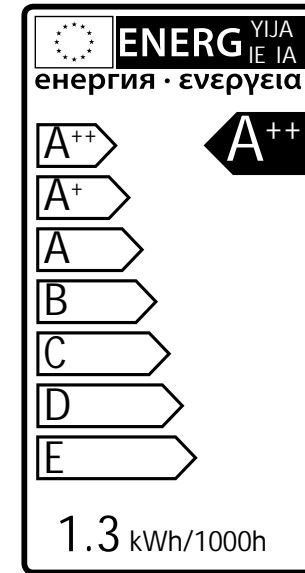

Callisto

3094071

1,5 Watt On/Off 5.000 Failure < 5% after 1000h
 90 Lumen Non dimmable Failure < 10% after 6000h
 3000 Kelvin Instant full light Flux > 80% after 6000h
 10.000 Hours Power factor > 0,5 CRI > 65