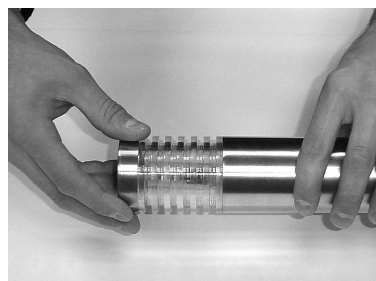

Remove foil - Folie verwijderen - Folie entfernen
Retirer le film - Avlägsna folie