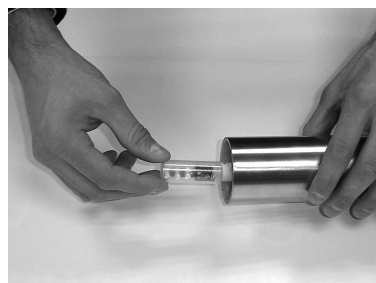

Remove foil - Folie verwijderen - Folie entfernen
Retirer le film - Avlägsna folie