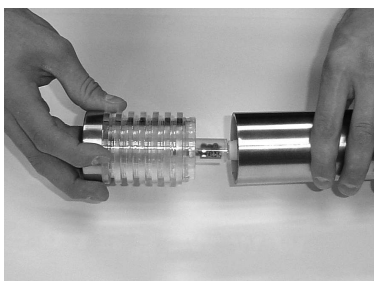

Remove foil - Folie verwijderen - Folie entfernen
Retirer le film - Avlägsna folie