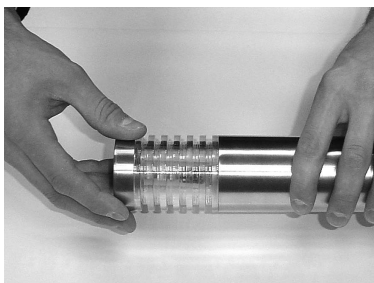

Remove foil - Folie verwijderen - Folie entfernen
Retirer le film - Avlägsna folie