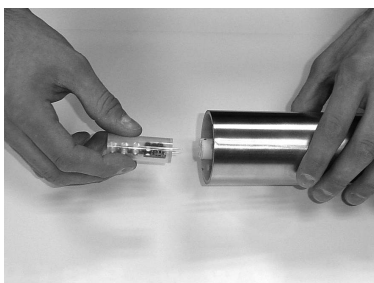

Remove foil - Folie verwijderen - Folie entfernen
Retirer le film - Avlägsna folie