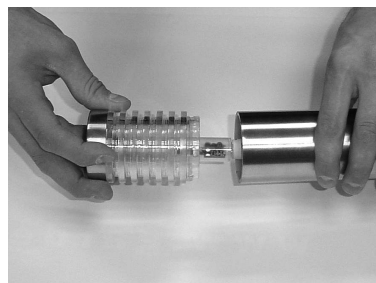

Remove foil - Folie verwijderen - Folie entfernen
Retirer le film - Avlägsna folie