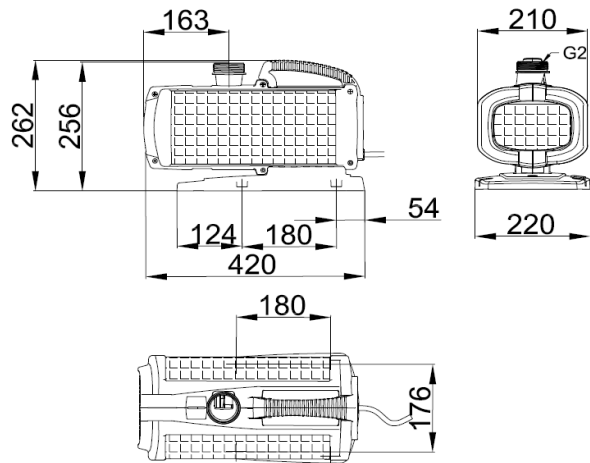

**56870 Aquarius Universal 21000**  
**56871 Aquarius Universal 27000**

**56872 Aquarius Universal 40000**

**Pump performance curves**

	Aquarius Universal 21000	Aquarius Universal 27000	Aquarius Universal 40000
Dimensions (LxWxH) [mm]	420x220x262	420x220x262	460x234x293
Rated voltage [V/Hz]	220-240/50	220-240/50	220-240/50
Power consumption [Watt]	470	645	1000
Nominal current [A]	2,09	2,94	4,78
Flow rate max. [L/min]	363	450	667
Flow rate max. [L/h]	21800	27000	40000
Head height max. [m]	9,6	10	11
Hose connection [inch]	1", 1 1/2", 2"	1", 1 1/2", 2"	1", 1 1/2", 2"
Pressure side connectio [inch]	2"	2"	2"
Suction side connection [inch]	2"	2"	2 1/2"
Filter surface [cm <sup>2</sup> ]	1350	1350	1650
Weight [kg]	15	15	20
Cable length [m]	10	10	10
Order no.	56870	56871	56872