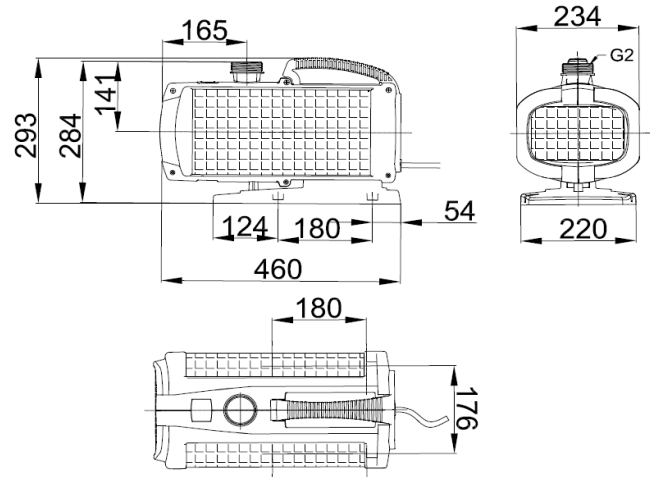

**56870 Aquarius Universal 21000**  
**56871 Aquarius Universal 27000**

**56872 Aquarius Universal 40000**

**Pump performance curves**

	Aquarius Universal 21000	Aquarius Universal 27000	Aquarius Universal 40000
Dimensions (LxWxH) [mm]	420x220x262	420x220x262	460x234x293
Rated voltage [V/Hz]	220-240/50	220-240/50	220-240/50
Power consumption [Watt]	470	645	1000
Nominal current [A]	2,09	2,94	4,78
Flow rate max. [L/min]	363	450	667
Flow rate max. [L/h]	21800	27000	40000
Head height max. [m]	9,6	10	11
Hose connection [inch]	1", 1 1/2", 2"	1", 1 1/2", 2"	1", 1 1/2", 2"
Pressure side connectio [inch]	2"	2"	2"
Suction side connection [inch]	2"	2"	2 1/2"
Filter surface [cm <sup>2</sup> ]	1350	1350	1650
Weight [kg]	15	15	20
Cable length [m]	10	10	10
Order no.	56870	56871	56872