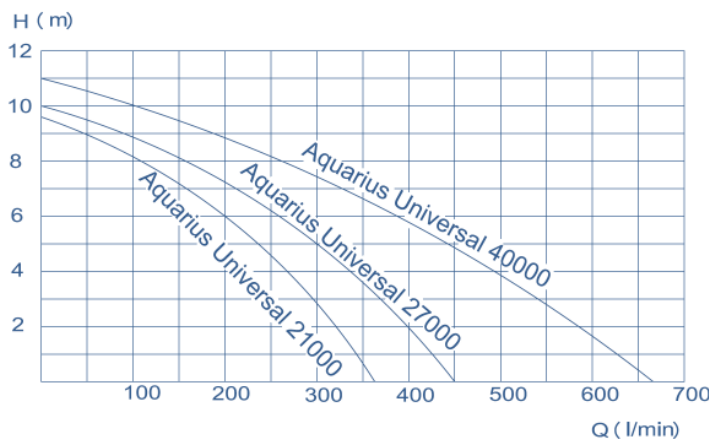

**56870 Aquarius Universal 21000**  
**56871 Aquarius Universal 27000**

**56872 Aquarius Universal 40000**

**Pump performance curves**

	Aquarius Universal 21000	Aquarius Universal 27000	Aquarius Universal 40000
Dimensions (LxWxH) [mm]	420x220x262	420x220x262	460x234x293
Rated voltage [V/Hz]	220-240/50	220-240/50	220-240/50
Power consumption [Watt]	470	645	1000
Nominal current [A]	2,09	2,94	4,78
Flow rate max. [L/min]	363	450	667
Flow rate max. [L/h]	21800	27000	40000
Head height max. [m]	9,6	10	11
Hose connection [inch]	1", 1 1/2", 2"	1", 1 1/2", 2"	1", 1 1/2", 2"
Pressure side connectio [inch]	2"	2"	2"
Suction side connection [inch]	2"	2"	2 1/2"
Filter surface [cm <sup>2</sup> ]	1350	1350	1650
Weight [kg]	15	15	20
Cable length [m]	10	10	10
Order no.	56870	56871	56872